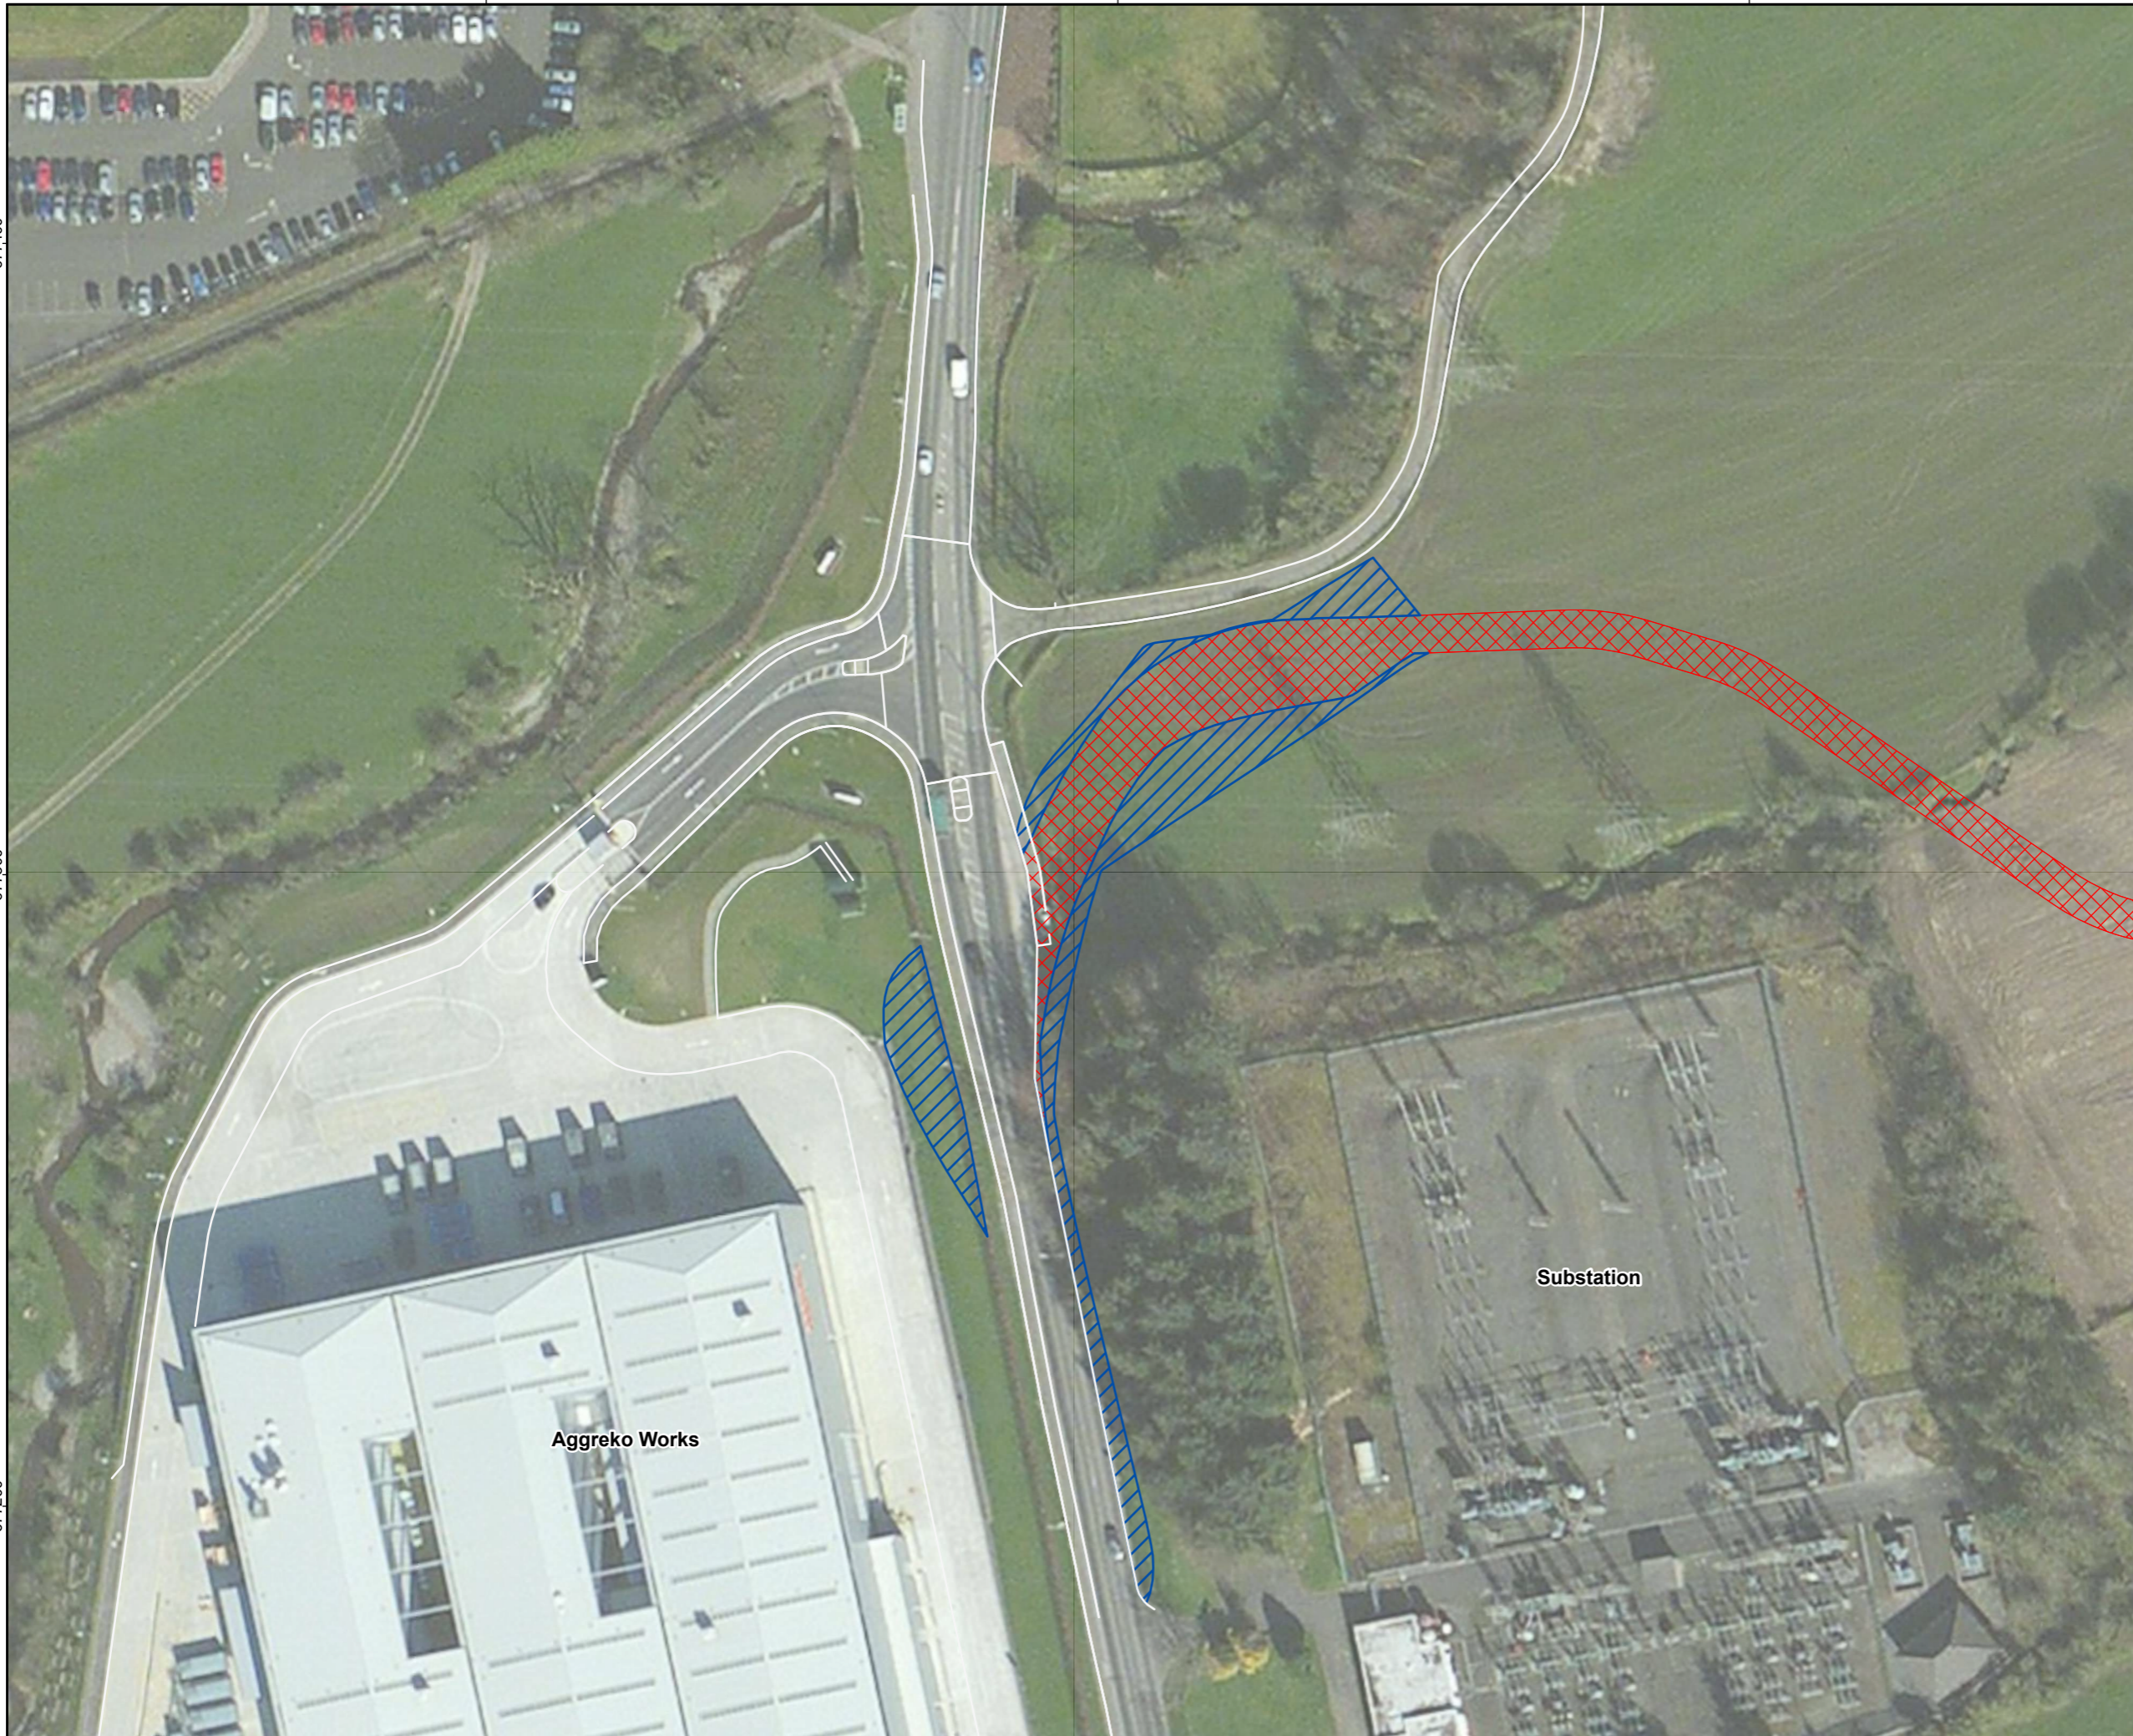

240000

240100

240200

677400

677300

677200

Legend:

-  Site Access
-  Over-sail
-  Road Outline

Coordinate System: British National Grid
 Projection: Transverse Mercator
 Datum: OSGB 1936
 Units: Meter

02	04/10/2023	Updated Legend	DL	SA	RB
01	08/09/2023	Revised Title	DL	SA	RB
00	05/09/2023	Site Access	DL	SA	RB
Rev	Date	Description	Drn	Chk	App

Vale of Leven Wind Farm

TITLE: Figure 2.10:
Indicative Site Access

ID:P663510 - EIA_Site Access

Scale: 1:1,000 @ A3

REV 02